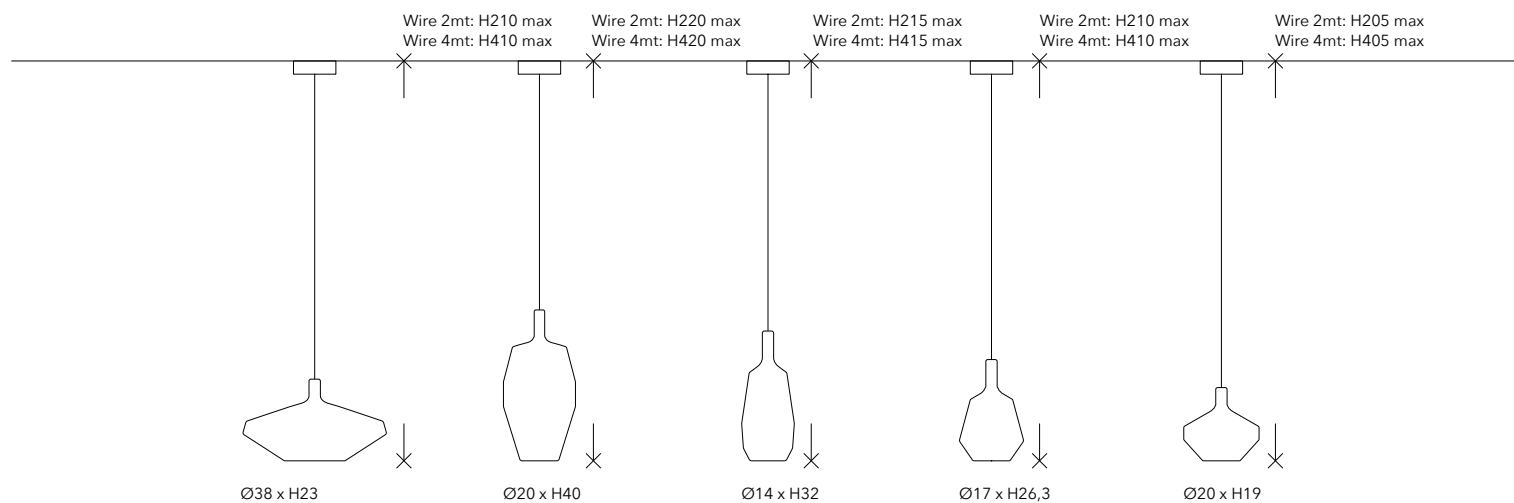

0811-93 CANOPY TYPE A RECESSED

Ø6.5
Bianco opaco / Matt white

0811-92 CANOPY TYPE A

Ø11.3 x H3.5
Bianco / White - Titanio / Titanium - Nero / Black
On-off / Dimmable DALI

Finiture / Finishes

Struttura applique / Wall structure