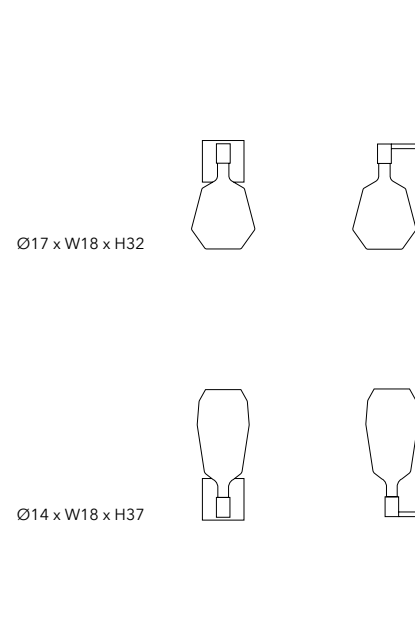

0811-93 CANOPY TYPE A RECESSED

Ø6.5
Bianco opaco / Matt white

0811-92 CANOPY TYPE A

Ø11.3 x H3.5
Bianco / White - Titanio / Titanium - Nero / Black
On-off / Dimmable DALI

Finiture / Finishes

Struttura applique / Wall structure